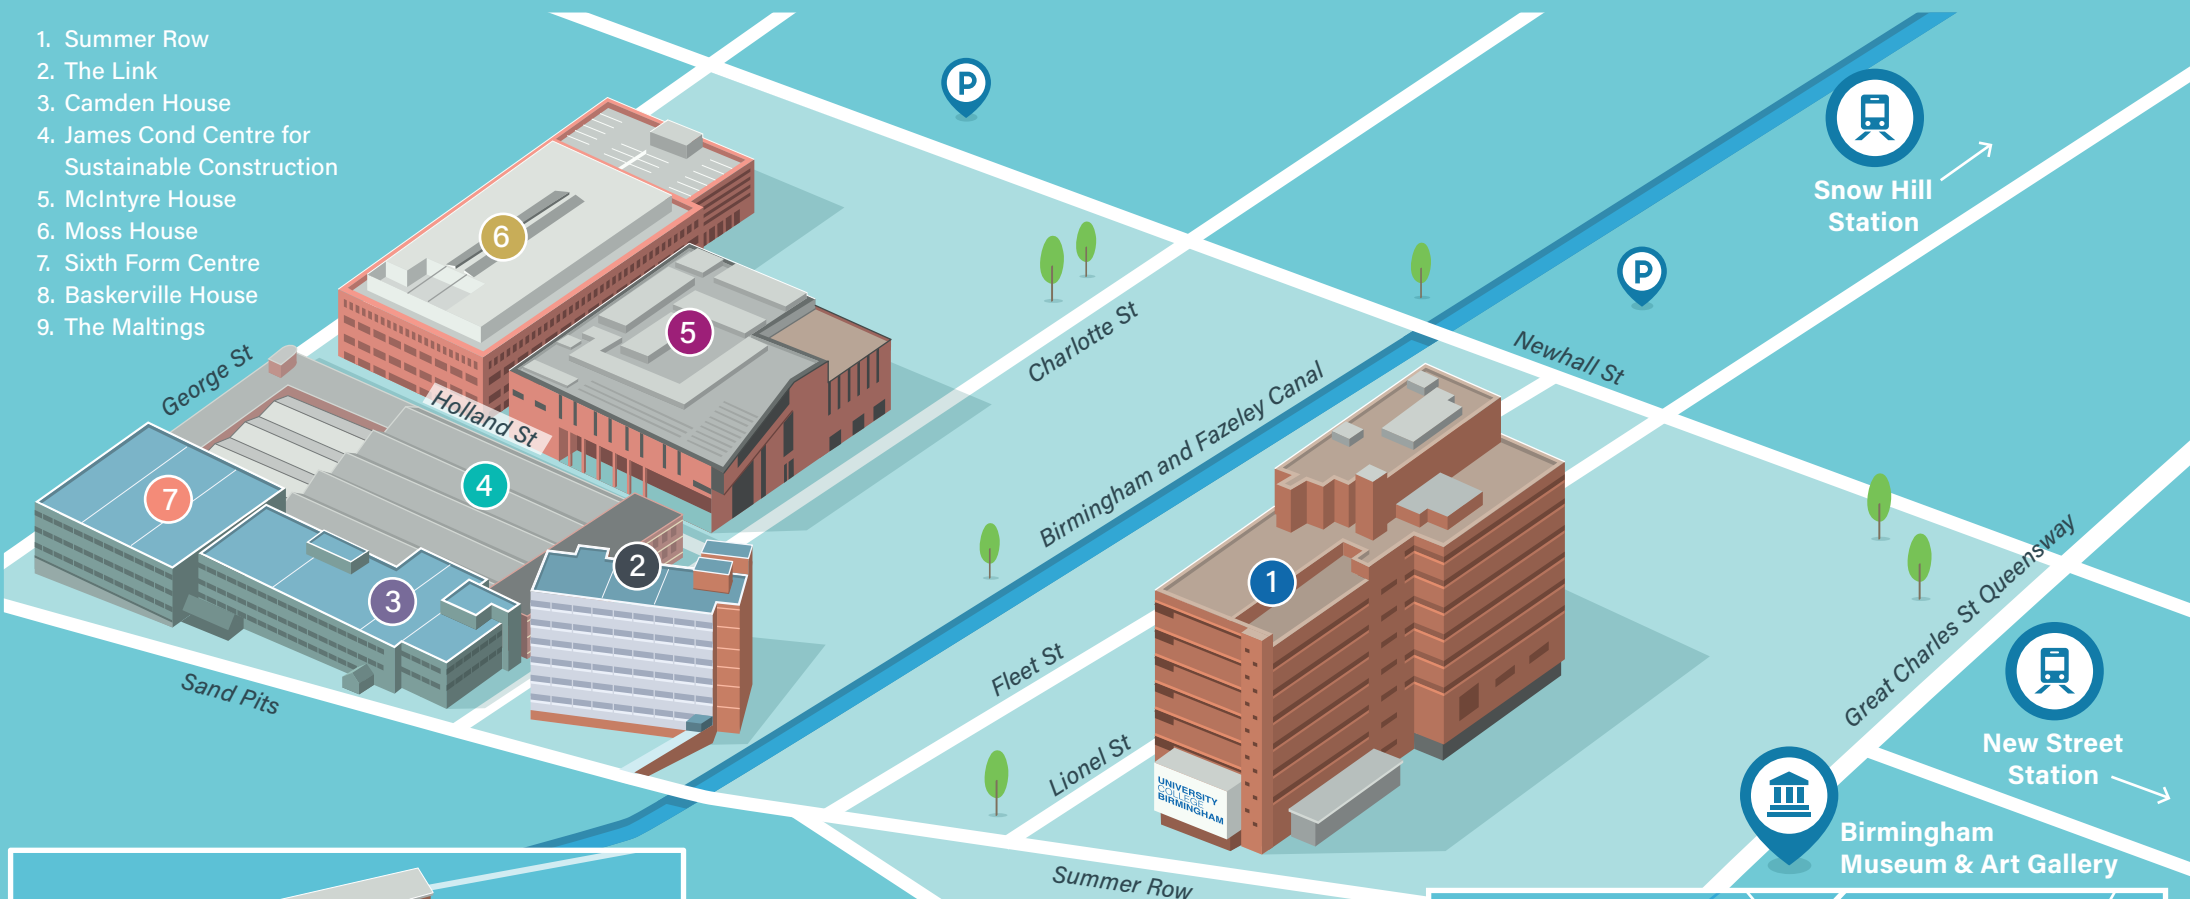

1. Summer Row
2. The Link
3. Camden House
4. James Cond Centre for Sustainable Construction
5. McIntyre House
6. Moss House
7. Sixth Form Centre
8. Baskerville House
9. The Maltings

The Maltings (Accommodation)
10/15 minute walk away

Library of Birmingham

1. Summer Row (SR)

Basement

- Stores
- Larder/ butchery kitchen

Lower ground

- Gym (FE students)

Ground floor

- Security
- Cakes and Bakes 
- Restaurant 
- Larder, mains and pastry kitchens
- Hair, beauty and sports reception
- Treatment rooms reception (including hair and beauty suites)
- Safer Partnerships Hub