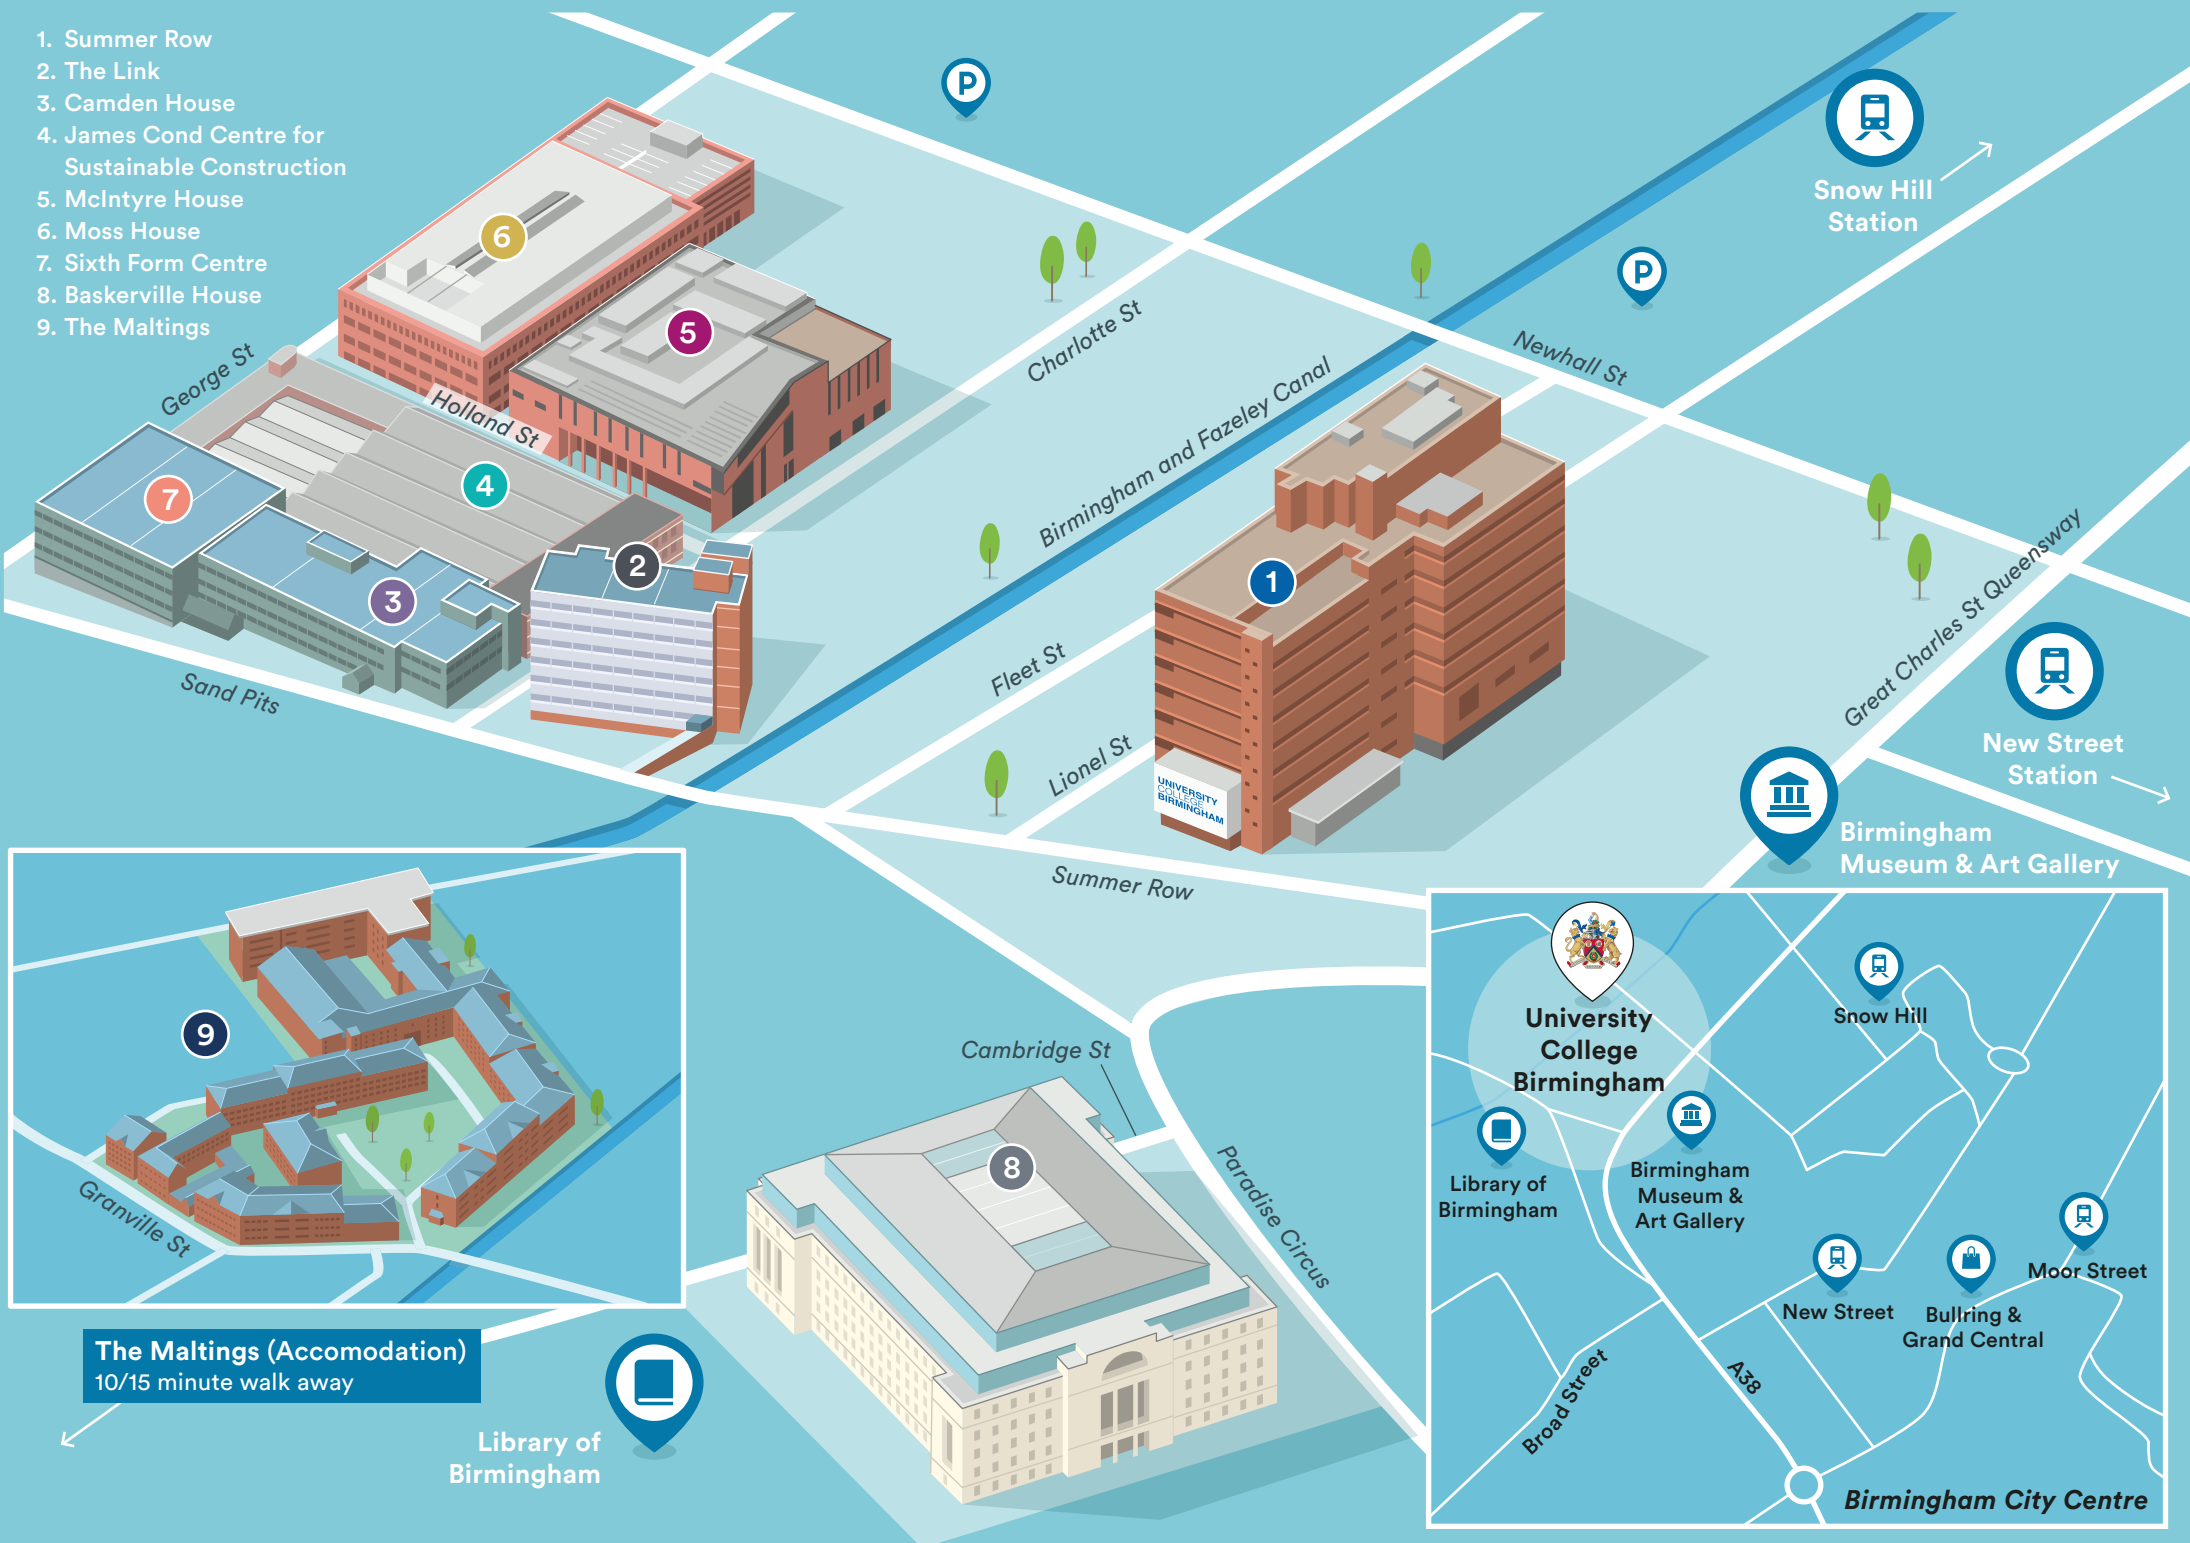

1. Summer Row
2. The Link
3. Camden House
4. James Cond Centre for Sustainable Construction
5. McIntyre House
6. Moss House
7. Sixth Form Centre
8. Baskerville House
9. The Maltings

The Maltings (Accommodation)
10/15 minute walk away

Library of Birmingham

Birmingham City Centre

1. Summer Row (SR)

Basement

- Stores
- Larder/ butchery kitchen

Lower ground

- Gym (FE students)

Ground floor